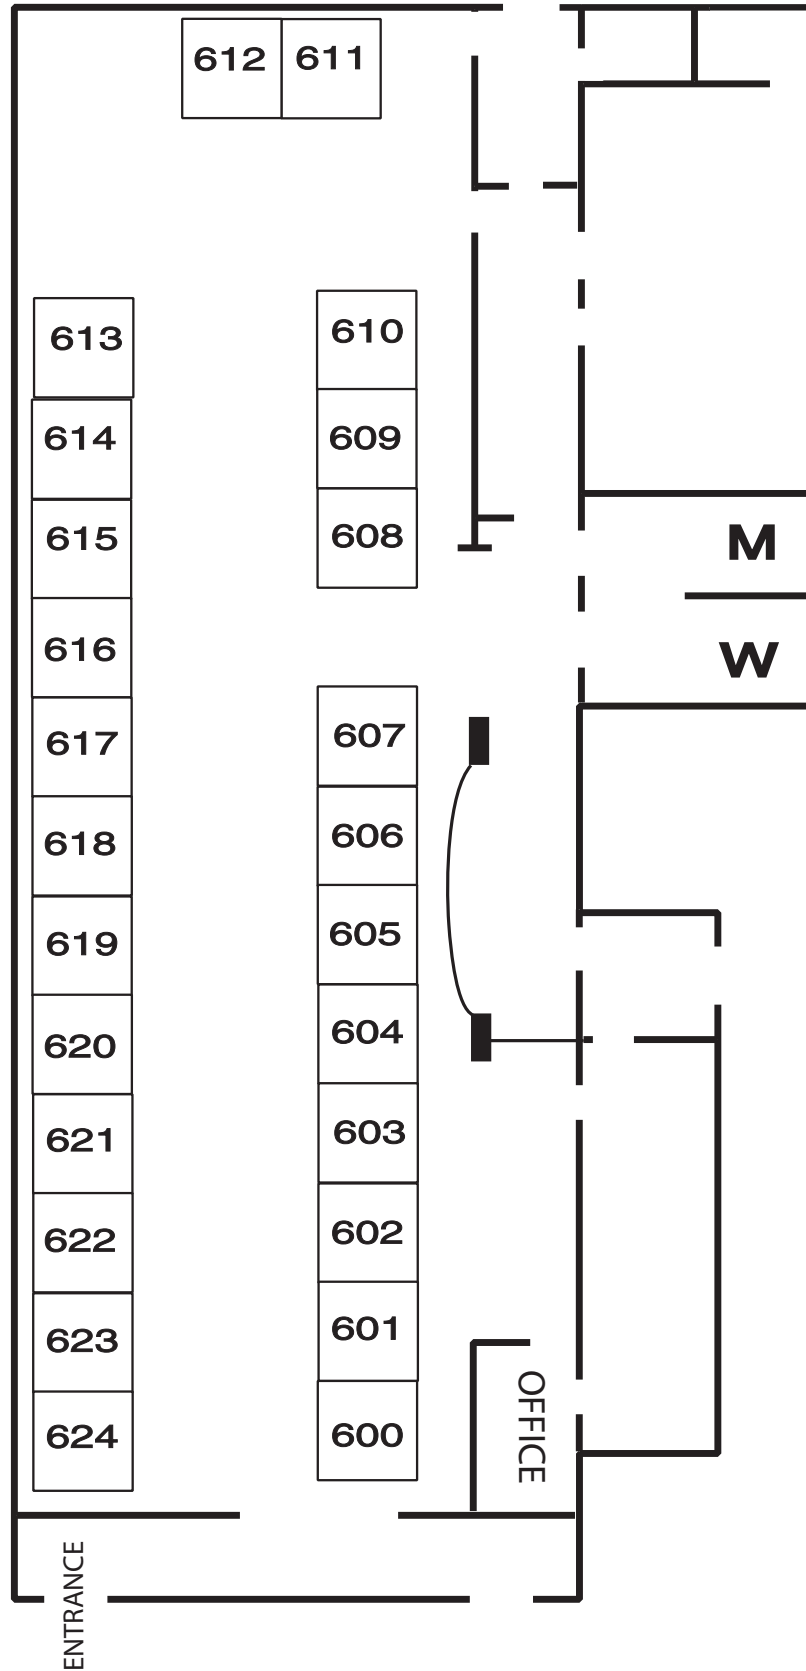

KEYSTONE FARM SHOW OVERVIEW MAP

BUILDING 5
Exhibit Number 500's

BUILDING 4
Exhibit Number 400's

BUILDING 6
Exhibit Number 600's

BUILDING 7
Exhibit Number 700's

BUILDING 3
Exhibit Number
E-300's & W-300's
H-300's

BUILDING 2
EXHIBITS A-O

BUILDING 1
Exhibit Number
100's & 200's

'12 Keystone Farm Show Building #1 (100's & 200's)

'12 Keystone Farm Show Building #2

**Keystone Farm Show
January 3, 4, 5, 2012**

*please note, Building #2 has a gravel type floor. Aisles will be carpeted.

'12 Keystone Farm Show Building #4

ENTRANCE

'12 Keystone Farm Show Building #5

'12 Keystone Farm Show Building #6

'12 Keystone Farm Show Building #7