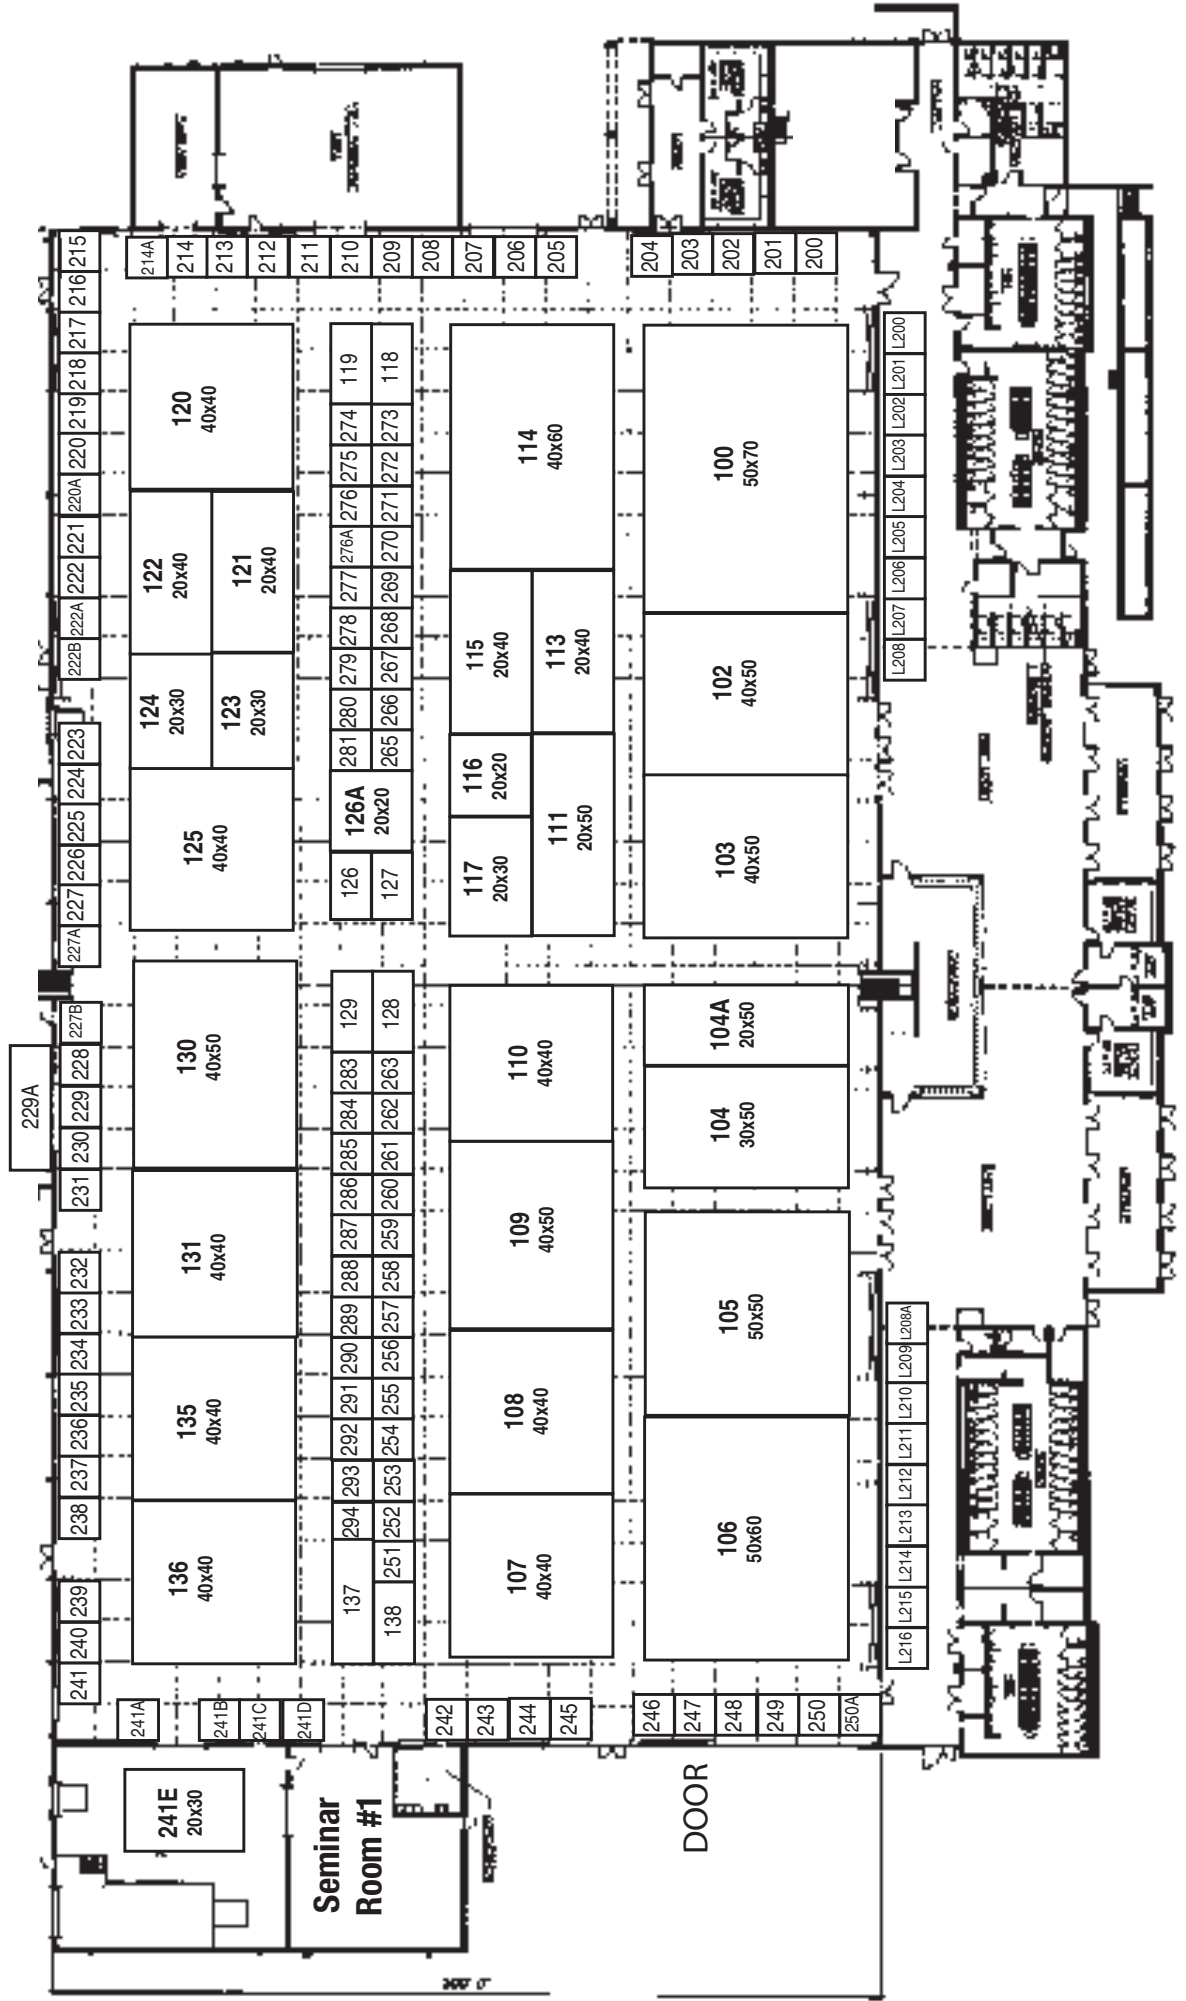

KEYSTONE FARM SHOW OVERVIEW MAP

BUILDING 5
Exhibit Number 500's

BUILDING 4
Exhibit Number 400's

BUILDING 6
Exhibit Number 600's

BUILDING 7
Exhibit Number 700's

BUILDING 3
Exhibit Number
E-300's & W-300's
H-300's

BUILDING 2
EXHIBITS A-O

BUILDING 1
Exhibit Number
100's & 200's

'12 Keystone Farm Show Building #1 (100's & 200's)

'12 Keystone Farm Show Building #2

**Keystone Farm Show
January 3, 4, 5, 2012**

*please note, Building #2 has a gravel type floor. Aisles will be carpeted.

'12 Keystone Farm Show Building #4

ENTRANCE

'12 Keystone Farm Show Building #5

'12 Keystone Farm Show Building #6

'12 Keystone Farm Show Building #7