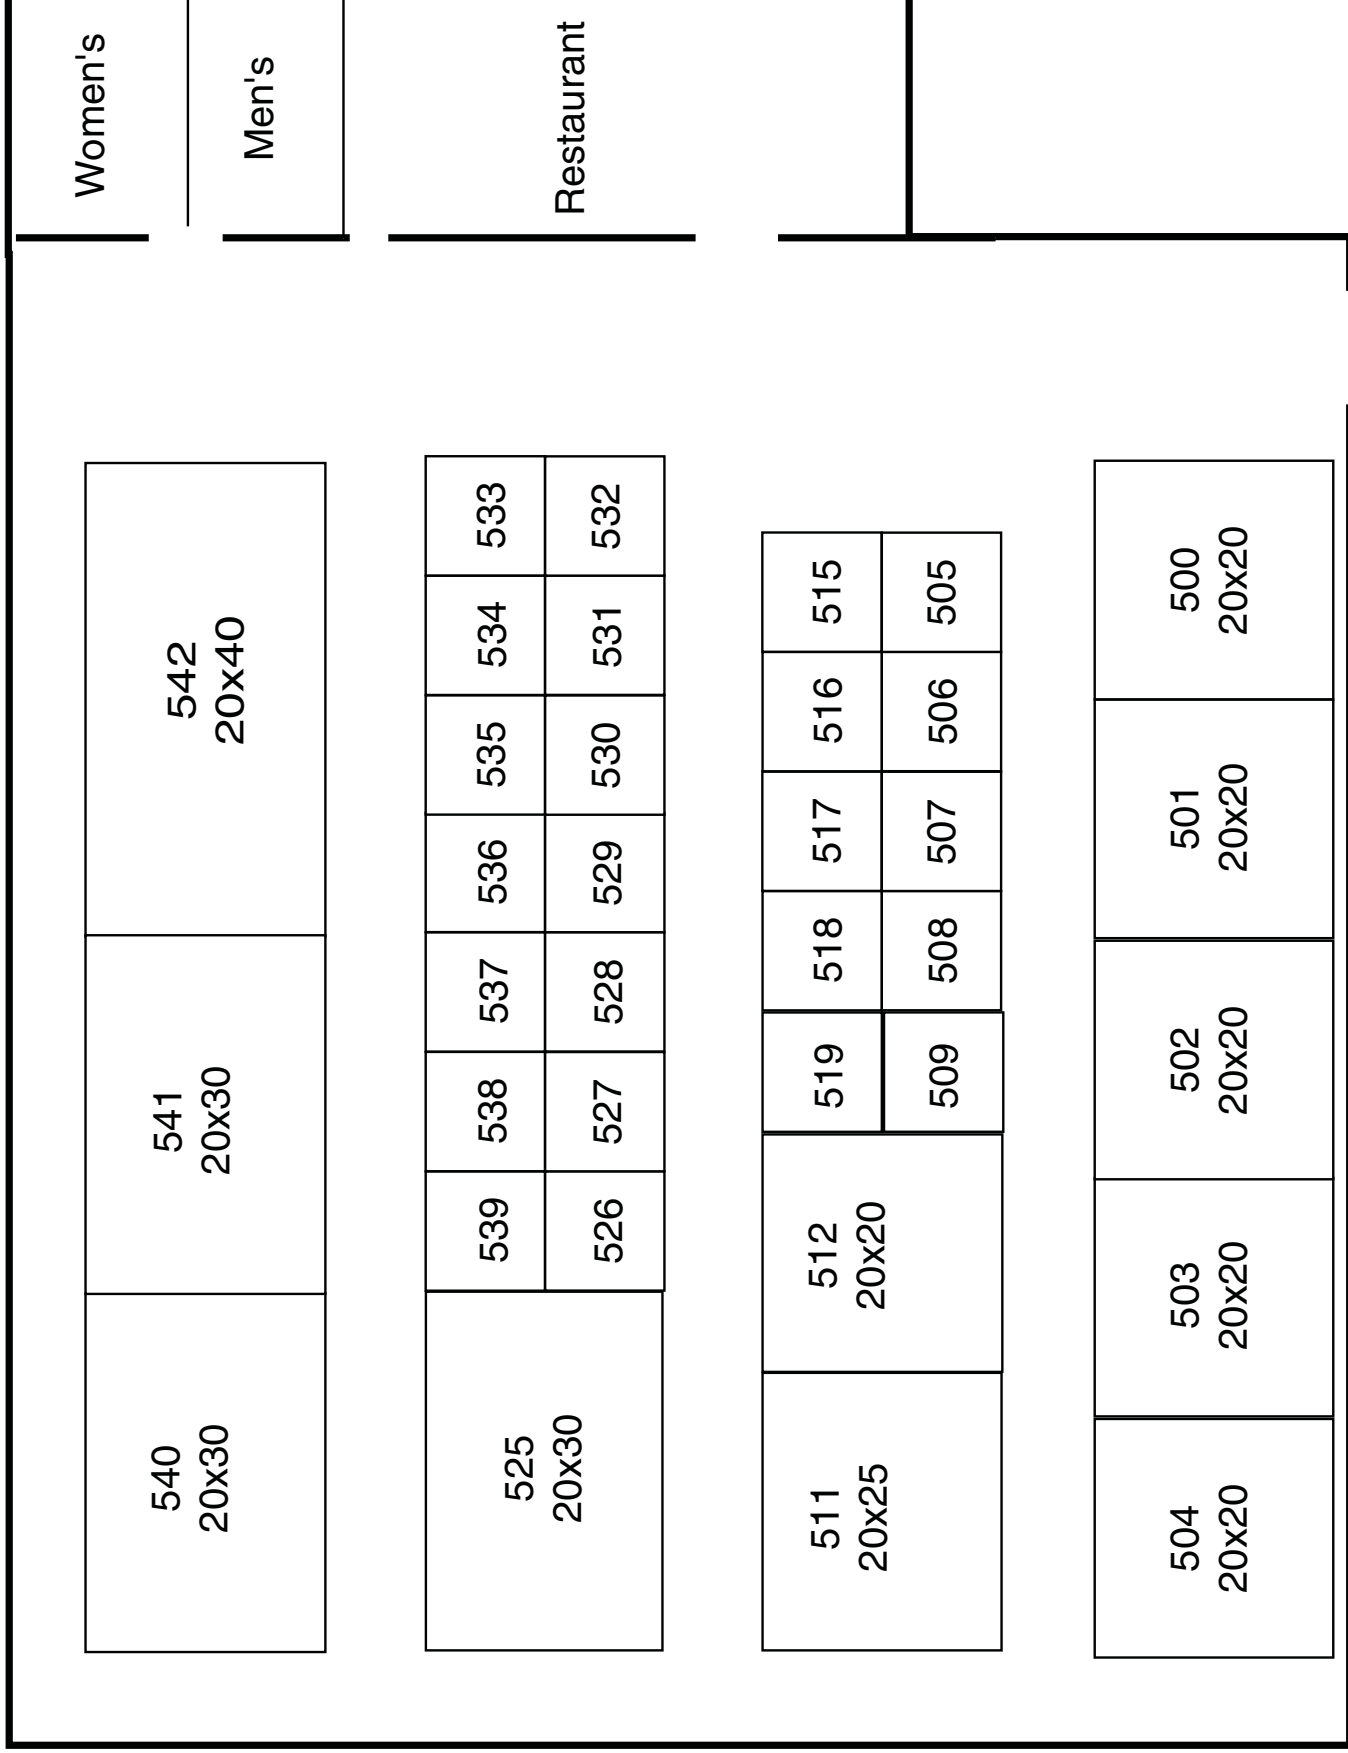

KEYSTONE FARM SHOW OVERVIEW MAP

BUILDING 5
Exhibit Number 500's

BUILDING 4
Exhibit Number 400's

BUILDING 6
Exhibit Number 600's

BUILDING 7
Exhibit Number 700's

BUILDING 3
Exhibit Number
E-300's & W-300's
H-300's

BUILDING 2
EXHIBITS A-O

BUILDING 1
Exhibit Number
100's & 200's

'12 Keystone Farm Show Building #1 (100's & 200's)

'12 Keystone Farm Show Building #2

**Keystone Farm Show
January 3, 4, 5, 2012**

*please note, Building #2 has a gravel type floor. Aisles will be carpeted.

'12 Keystone Farm Show Building #4

ENTRANCE

'12 Keystone Farm Show Building #5

'12 Keystone Farm Show Building #6

'12 Keystone Farm Show Building #7