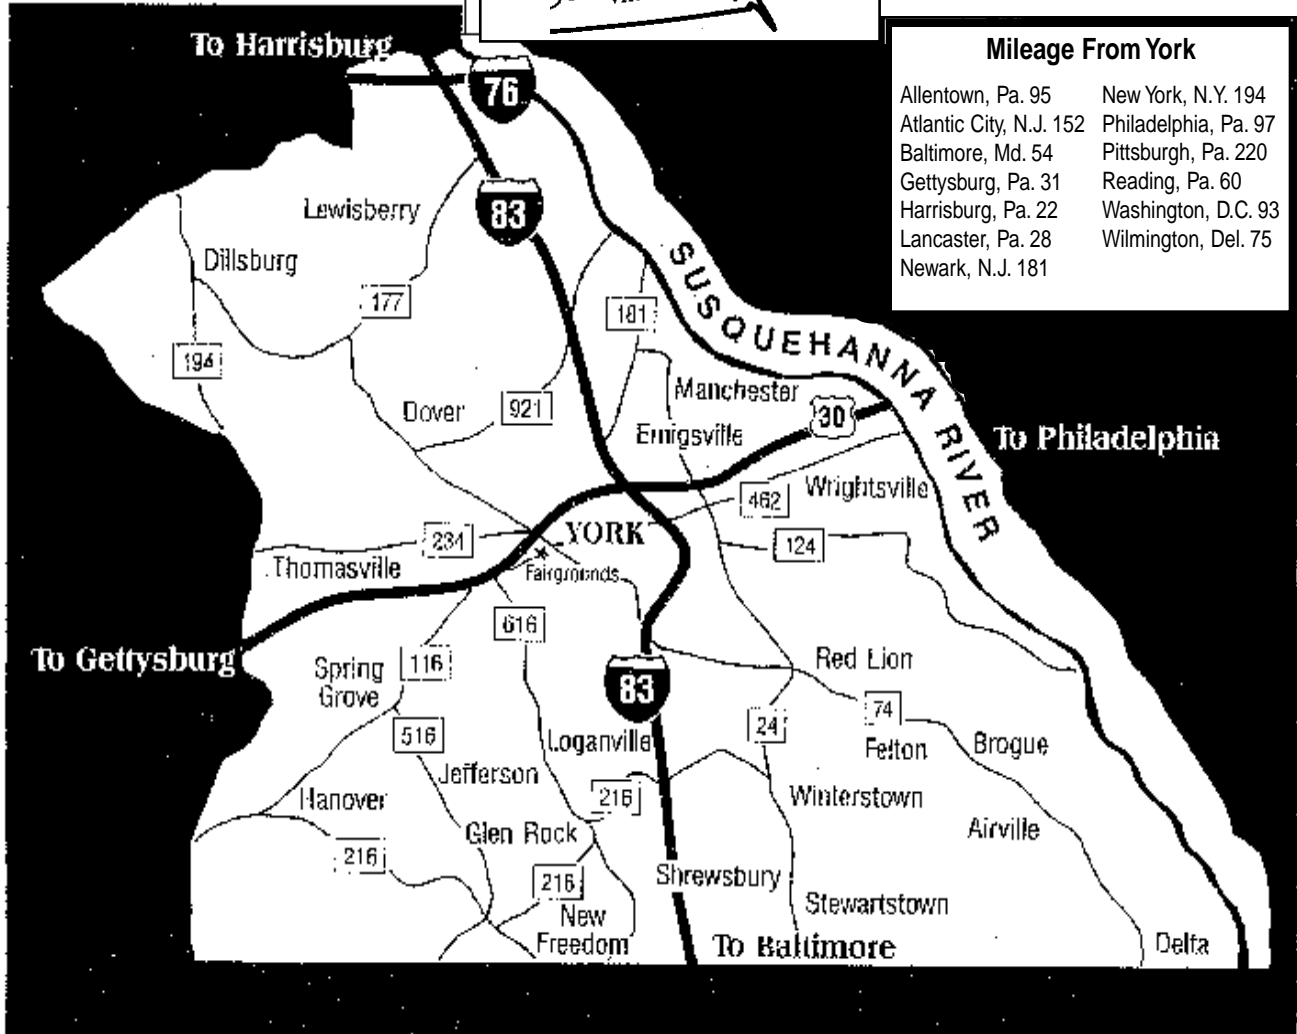

KEYSTONE FARM SHOW

... The Farm Show for Farmers

Produced by Lee Publications Inc., Trade Show Division
P.O. Box 121, Palatine Bridge, NY 13428 • 1-800-218-5586

**The Farm Show for Farmers...
The fastest growing farm show on the east coast!!**

DIRECTIONS TO THE KEYSTONE FARM SHOW

- FROM THE SOUTH:** Take I-83 North to Exit 5 (S. George St.- Business 83). Turn left at the second traffic light (Country Club Rd.) Follow Country Club Rd. to Richland Ave. Turn right on Richland to Market St. turn left on Market to the York Fairgrounds. (Use Market St. Gate No. 4).
- FROM THE NORTH:** Take I-83 to Exit 10 (N. George St.) At second traffic light, take Rt. 30 West to Carlisle Ave. Exit. Turn left on Carlisle Ave (Rt. 74) to York Fairgrounds. (Use Carlisle Ave. Gate No.9).
- FROM THE EAST:** Take Rt. 30 West to Carlisle Ave. Exit. Turn left on Carlisle Ave. (Rt. 74) to York Fairgrounds. (Use Carlisle Ave. Gate No. 9).
- FROM THE WEST:** Take Route 462 (W. Market St.) from Rt. 30. Follow Market St. to Highland Ave. Turn left on Highland Ave. to York Fairgrounds (Use Highland Ave. Gate No. 6).
- FROM THE NORTHWEST:** Take Rt. 74 (Carlisle Ave.) directly to York Fairgrounds (Use Carlisle Ave. Gate No. 9).