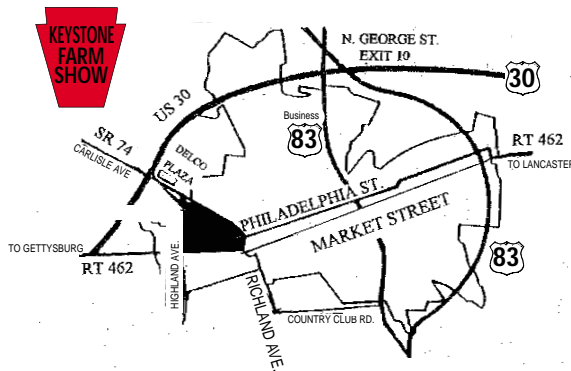

KEYSTONE FARM SHOW

... The Farm Show for Farmers

Produced by Lee Publications Inc., Trade Show Division
P.O. Box 121, Palatine Bridge, NY 13428 • 1-800-218-5586

**The Farm Show for Farmers...
The fastest growing farm show on the east coast!!**

DIRECTIONS TO THE KEYSTONE FARM SHOW

- FROM THE SOUTH:** Take I-83 North to Exit 5 (S. George St.- Business 83). Turn left at the second traffic light (Country Club Rd.) Follow Country Club Rd. to Richland Ave. Turn right on Richland to Market St. turn left on Market to the York Fairgrounds. (Use Market St. Gate No. 4).
- FROM THE NORTH:** Take I-83 to Exit 10 (N. George St.) At second traffic light, take Rt. 30 West to Carlisle Ave. Exit. Turn left on Carlisle Ave (Rt. 74) to York Fairgrounds. (Use Carlisle Ave. Gate No.9).
- FROM THE EAST:** Take Rt. 30 West to Carlisle Ave. Exit. Turn left on Carlisle Ave. (Rt. 74) to York Fairgrounds. (Use Carlisle Ave. Gate No. 9).
- FROM THE WEST:** Take Route 462 (W. Market St.) from Rt. 30. Follow Market St. to Highland Ave. Turn left on Highland Ave. to York Fairgrounds (Use Highland Ave. Gate No. 6).
- FROM THE NORTHWEST:** Take Rt. 74 (Carlisle Ave.) directly to York Fairgrounds (Use Carlisle Ave. Gate No. 9).